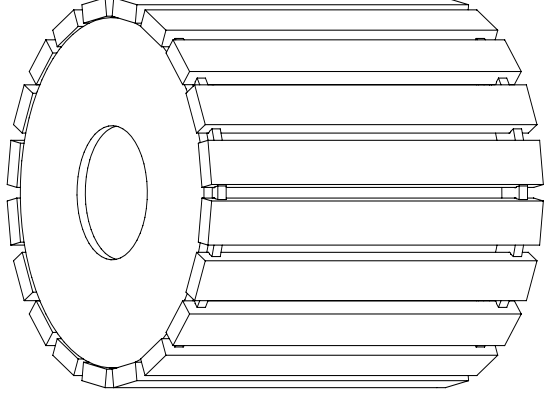

33 Gallon Receptacles

ASM-R33 • ASM-R33C • ASM-RF33 • ASM-RF33C • ASM-HRTR • ASM-DDRR

ASM-R33
Brown Color

ASM-R33C
Brown Color

The 33 Gallon Round Receptacles come with the option for either an open top or a covered top with openings on both sides. 33 gallon liner is included, black frame & lid with 7 board colors.

R33 & R33C Round Receptacles

ASM-R33

ASM-R33C

- Heavy duty/weather resistant/maintenance free!
- No need to stain or paint
- Resists fading, peeling and graffiti as the color is molded all the way through
- Can be surface mounted with brackets (sold separately)
- Stainless steel fasteners do not corrode nor rust
- Includes rigid liner for each receptacle

33 Gallon Receptacles

ASM-R33 • ASM-R33C • ASM-RF33 • ASM-RF33C • ASM-HRTR • ASM-DDRR

ASM-RF33
Cedar Panels

ASM-RF33C
Cedar Panels

The Round Flare Top Receptacles provide a stylish container for a park, streetscape or other outdoor areas. They are available with either a rain cap lid, or a round opening in the top. 33 gallon liner is included for convenient bagging and emptying. Available with Black frame/lid and cedar planks only.