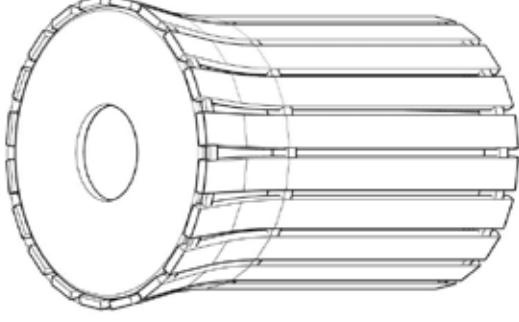

RF33 & RF33C Round Receptacles

RF33