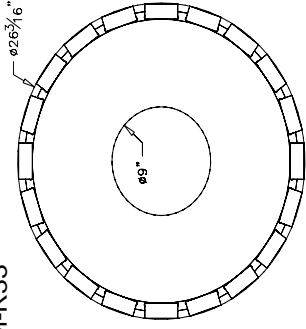

R33 & R33C Round Receptacles

ASM-R33