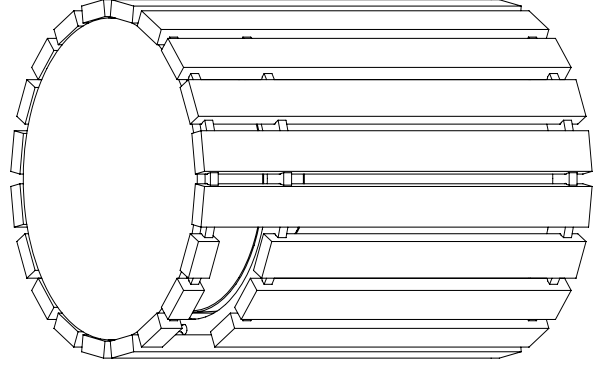

33 Gallon Receptacles

ASM-R33 • ASM-R33C • ASM-RF33 • ASM-RF33C • ASM-HRTR • ASM-DDRR

ASM-R33
Brown Color

ASM-R33C
Brown Color

The 33 Gallon Round Receptacles come with the option for either an open top or a covered top with openings on both sides. 33 gallon liner is included, black frame & lid with 7 board colors.

33 Gallon Receptacles

ASM-R33 • ASM-R33C • ASM-RF33 • ASM-RF33C • ASM-HRTR • ASM-DDRR

ASM-RF33
Cedar Panels

ASM-RF33C
Cedar Panels

The Round Flare Top Receptacles provide a stylish container for a park, streetscape or other outdoor areas. They are available with either a rain cap lid, or a round opening in the top. 33 gallon liner is included for convenient bagging and emptying. Available with Black frame/lid and cedar planks only.