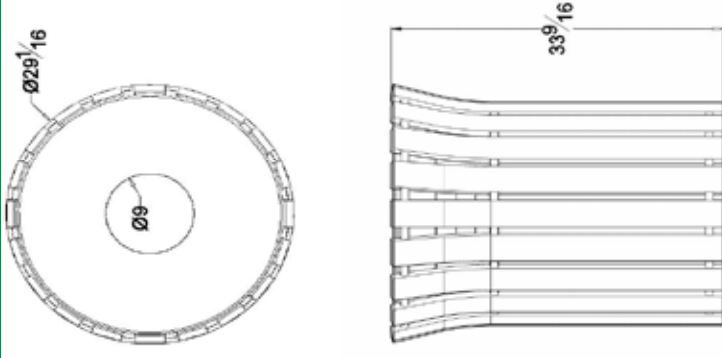

RF33 & RF33C Round Receptacles

RF33