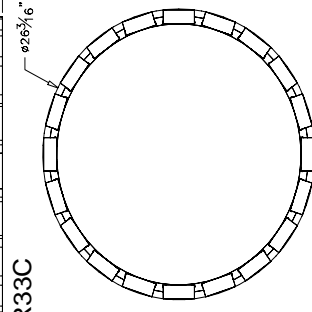

R33 & R33C Round Receptacles

ASM-R33C

- Heavy duty/weather resistant/maintenance free!
- No need to stain or paint
- Resists fading, peeling and graffiti as the color is molded all the way through
- Can be surface mounted with brackets (sold separately)
- Stainless steel fasteners do not corrode nor rust
- Includes rigid liner for each receptacle