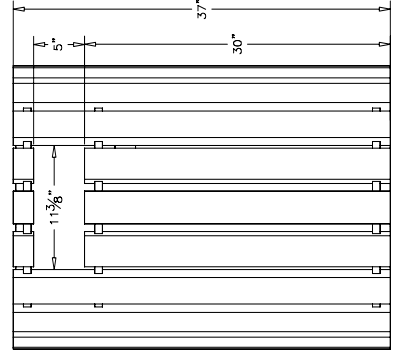

R33 & R33C Round Receptacles

ASM-R33C

- Heavy duty/weather resistant/maintenance free!
- No need to stain or paint
- Resists fading, peeling and graffiti as the color is molded all the way through
- Can be surface mounted with brackets (sold separately)
- Stainless steel fasteners do not corrode nor rust
- Includes rigid liner for each receptacle