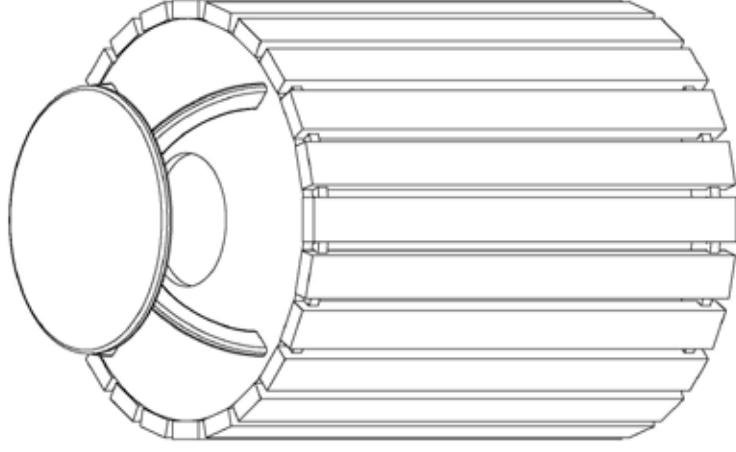

RT49 & RT49C Round Receptacles

ASM-RT49C

Seat Color Options

- Heavy duty/weather resistant/maintenance free!
- No need to stain or paint
- Resists fading, peeling and graffiti as the color is molded all the way through
- Can be surface mounted with brackets (sold separately)
- Stainless steel fasteners do not corrode nor rust