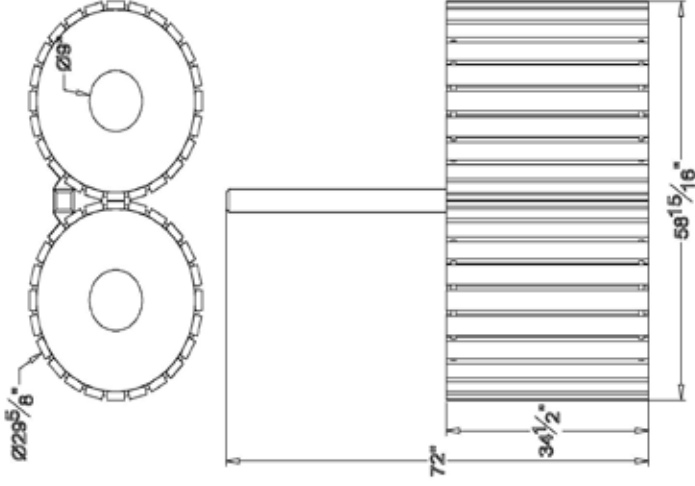

2RT49 & 3RT49 Round Receptacle