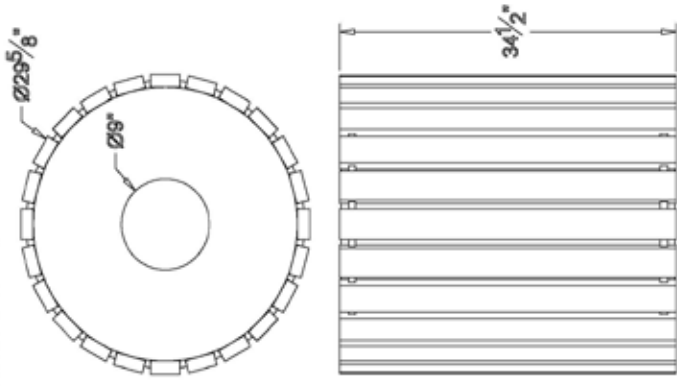

ASM-RT49C

RT49 & RT49C Round Receptacles

ASM-RT49