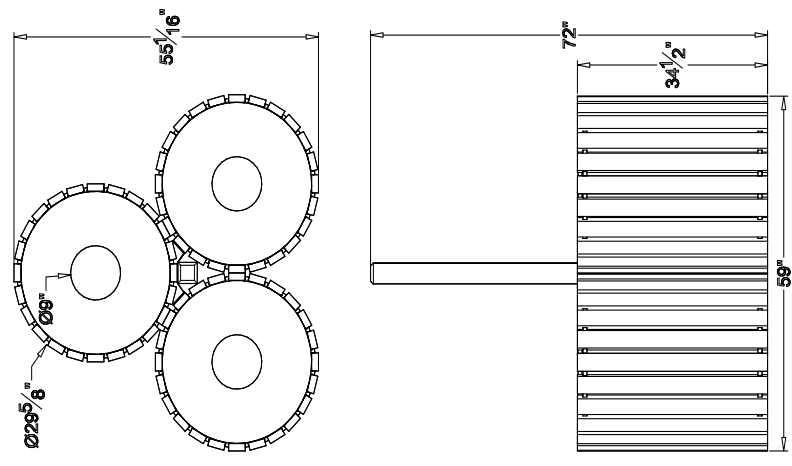

2RT49 & 3RT49 Round Receptacle

ASM-2RT49

Seat Color Options

- Heavy duty/weather resistant/maintenance free!
- No need to stain or paint
- Resists fading, peeling and graffiti as the color is molded all the way through
- Can be surface mounted with brackets (sold separately)
- Stainless steel fasteners do not corrode nor rust