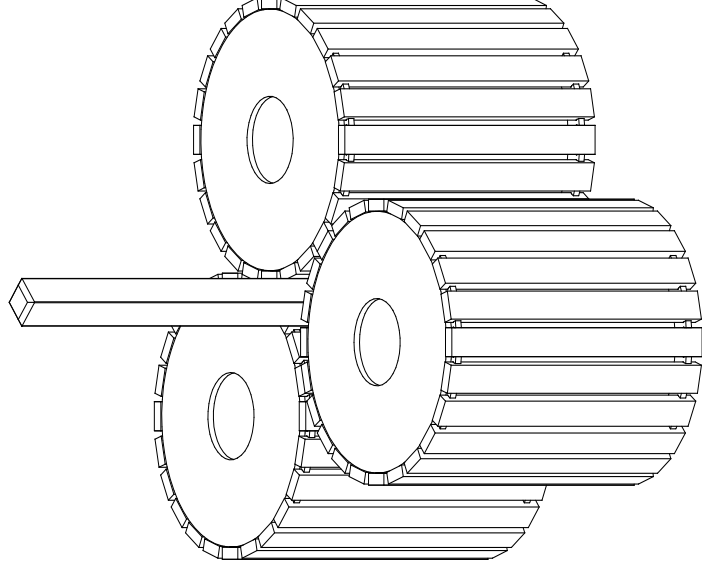

2RT49 & 3RT49 Round Receptacle

ASM-3RT49

Seat Color Options

- Heavy duty/weather resistant/maintenance free!
- No need to stain or paint
- Resists fading, peeling and graffiti as the color is molded all the way through
- Can be surface mounted with brackets (sold separately)
- Stainless steel fasteners do not corrode nor rust