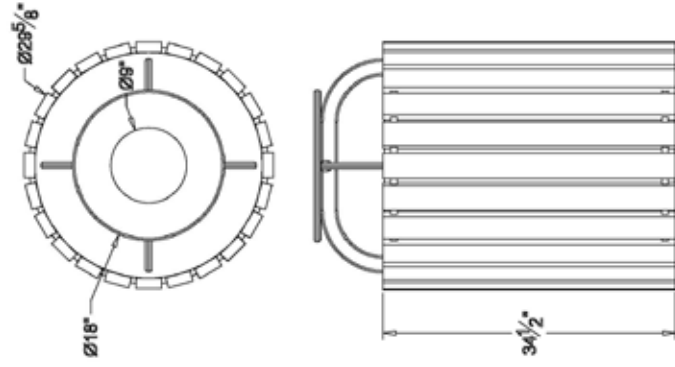

RT49 & RT49C Round Receptacles

ASM-RT49C

Seat Color Options

- Heavy duty/weather resistant/maintenance free!
- No need to stain or paint
- Resists fading, peeling and graffiti as the color is molded all the way through
- Can be surface mounted with brackets (sold separately)
- Stainless steel fasteners do not corrode nor rust