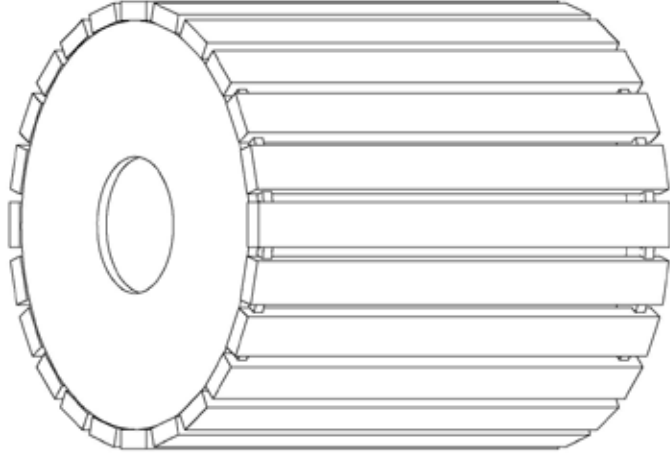

RT49 & RT49C Round Receptacles

ASM-RT49C

Seat Color Options

- Heavy duty/weather resistant/maintenance free!
- No need to stain or paint
- Resists fading, peeling and graffiti as the color is molded all the way through
- Can be surface mounted with brackets (sold separately)
- Stainless steel fasteners do not corrode nor rust