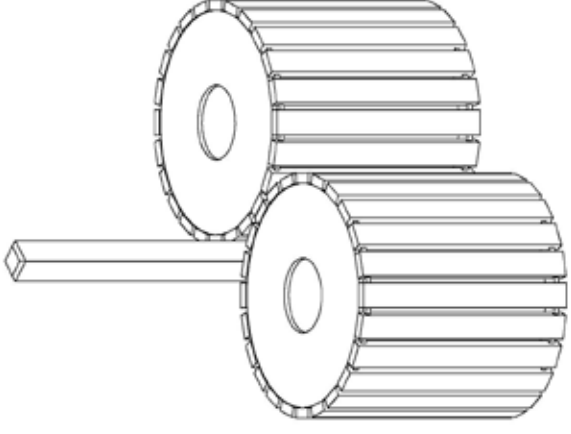

2RT49 & 3RT49 Round Receptacle

ASM-2RT49

Seat Color Options

- Heavy duty/weather resistant/maintenance free!
- No need to stain or paint
- Resists fading, peeling and graffiti as the color is molded all the way through
- Can be surface mounted with brackets (sold separately)
- Stainless steel fasteners do not corrode nor rust