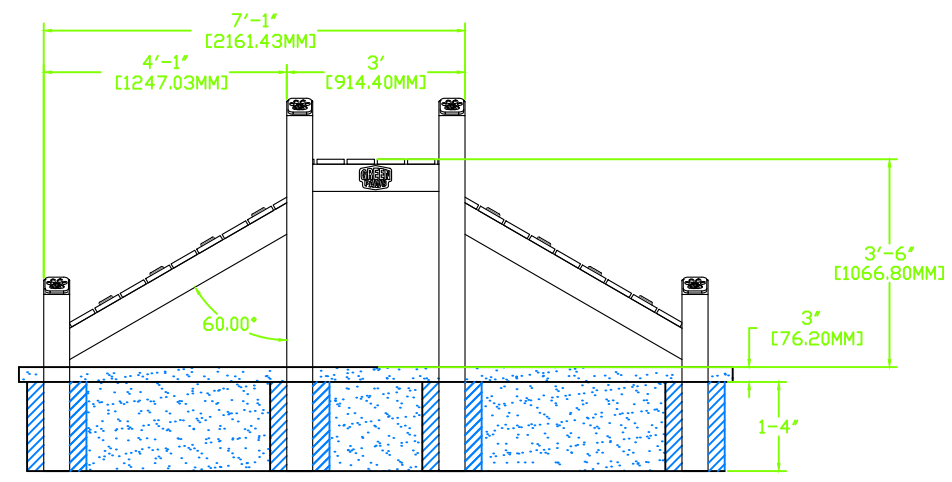

8 7 6 5 4 3 2 1

		UNLESS OTHERWISE SPECIFIED		NAME	DATE	TITLE: GREEN PAWS LITTLE DOG RAMP N' CLIMB	
		DIMENSIONS ARE IN INCHES		DRAWN	TSM		10/13
		TOLERANCES:		CHECKED			
		FRACTIONAL ±		ENG APPR.			
		ANGULAR: MACH ± BEND ±		MFG APPR.			
		TWO PLACE DECIMAL ±		Q.A.			
		THREE PLACE DECIMAL ±		COMMENTS:			
		INTERPRET GEOMETRIC TOLERANCING PER MATERIAL				SIZE DWG. NO. REV	
		FINISH				B GP-005	
NEXT ASSY	USED ON	APPLICATION		DO NOT SCALE DRAWING		NO SCALE WEIGHT: SHEET 1 OF 1	

8 7 6 5 4 3 2 1