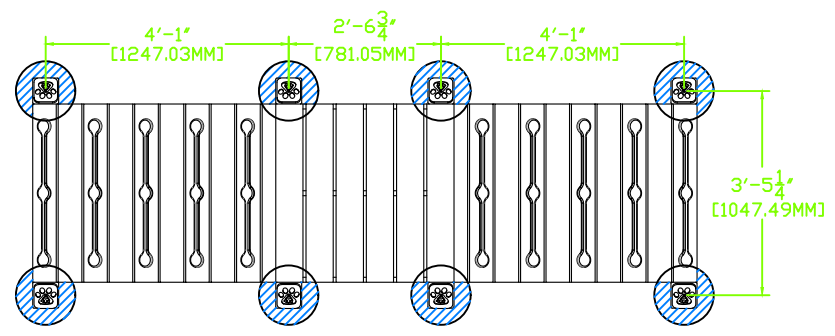

8 7 6 5 4 3 2 1

		UNLESS OTHERWISE SPECIFIED		NAME	DATE	TITLE: GREEN PAWS LITTLE DOG RAMP N' CLIMB	
		DIMENSIONS ARE IN INCHES		DRAWN	TSM		10/13
		TOLERANCES:		CHECKED			
		FRACTIONAL ±		ENG APPR.			
		ANGULAR: MACH ± BEND ±		MFG APPR.			
		TWO PLACE DECIMAL ±		Q.A.			
		THREE PLACE DECIMAL ±		COMMENTS:			
		INTERPRET GEOMETRIC TOLERANCING PER MATERIAL				SIZE DWG. NO. REV	
		FINISH				B GP-005	
NEXT ASSY	USED ON	APPLICATION		DO NOT SCALE DRAWING		NO SCALE WEIGHT: SHEET 1 OF 1	

8 7 6 5 4 3 2 1