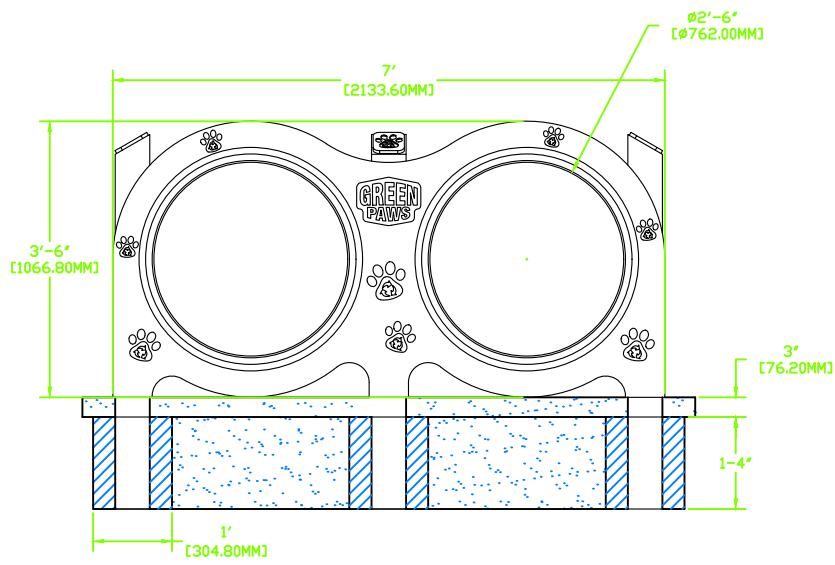

8 7 6 5 4 3 2 1

D

C

B

A

D

C

B

A

8 7 6 5 4 3 2 1

		UNLESS OTHERWISE SPECIFIED		NAME	DATE	TITLE: GREEN PAWS DOUBLE DOG CRAWL	
		DIMENSIONS ARE IN INCHES		DRAWN	TSM		10/13
		TOLERANCES:		CHECKED			
		FRACTIONAL ±		ENG APPR.			
		ANGULAR: MACH ± BEND ±		MFG APPR.			
		TWO PLACE DECIMAL ±		Q.A.			
		THREE PLACE DECIMAL ±		COMMENTS:			
		INTERPRET GEOMETRIC TOLERANCING PER					
		MATERIAL				SIZE DWG. NO. REV	
		FINISH				B GP-006	
NEXT ASSY	USED ON					NO SCALE WEIGHT: SHEET 1 OF 1	
APPLICATION		DO NOT SCALE DRAWING