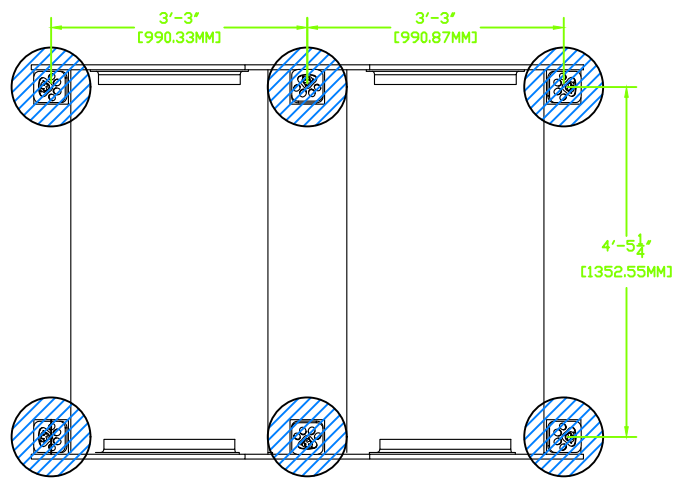

8 7 6 5 4 3 2 1

D

C

B

A

D

C

B

A

8 7 6 5 4 3 2 1

		UNLESS OTHERWISE SPECIFIED		NAME	DATE	TITLE: GREEN PAWS DOUBLE DOG CRAWL	
		DIMENSIONS ARE IN INCHES		DRAWN	TSM		10/13
		TOLERANCES:		CHECKED			
		FRACTIONAL ±		ENG APPR.			
		ANGULAR: MACH ± BEND ±		MFG APPR.			
		TWO PLACE DECIMAL ±		Q.A.			
		THREE PLACE DECIMAL ±		COMMENTS:			
		INTERPRET GEOMETRIC TOLERANCING PER					
		MATERIAL				SIZE DWG. NO. REV	
		FINISH				B GP-006	
NEXT ASSY	USED ON					NO SCALE WEIGHT: SHEET 1 OF 1	
APPLICATION		DO NOT SCALE DRAWING