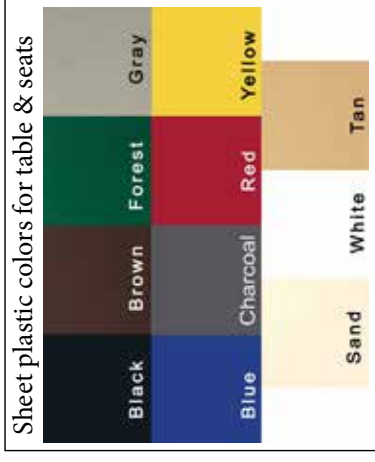

Bistro Dining Table - ASM-BST

Weight Capacity
1,350 lbs

Product Weight
200 lbs