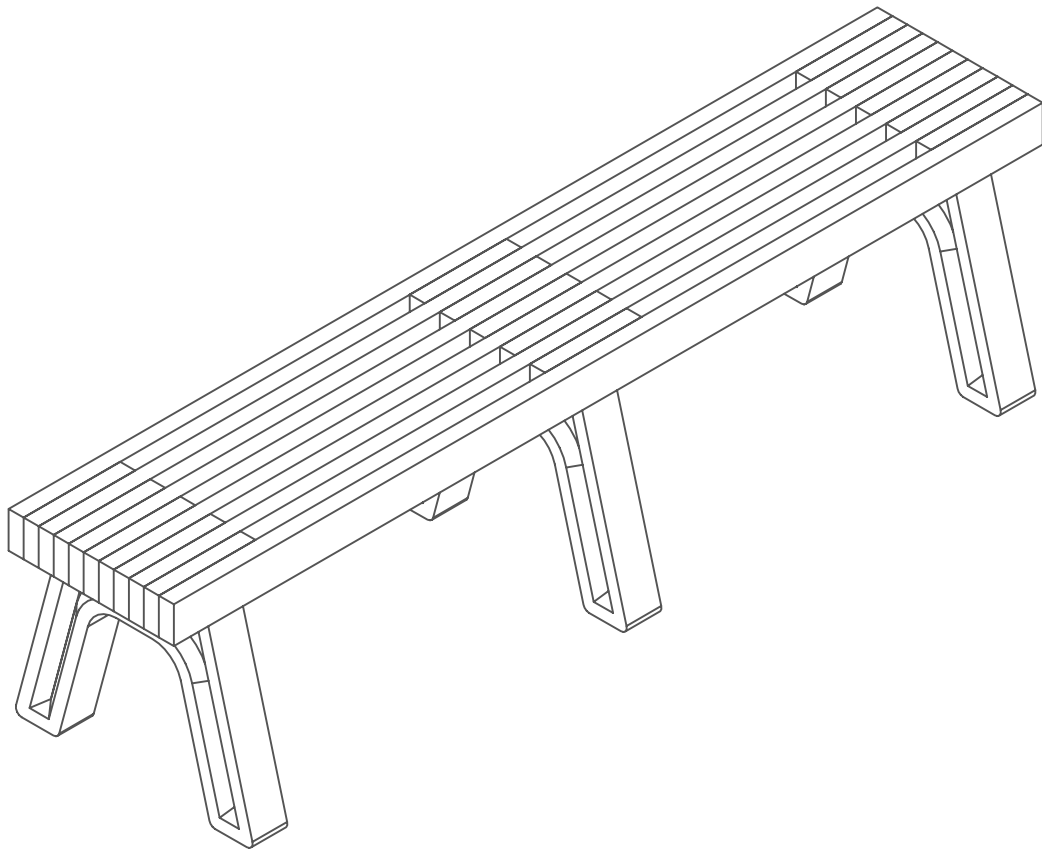

# 6 Foot Elite Flat Park Bench

For Fastener Pack  
(FP-EB6F-CU-02)

Congratulations !!

You have just purchased the finest recycled plastic  
park bench available. Enjoy !!!

Before assembly, please make sure all components are included.

( 1 ) - One Fastener Pack  
FP-EB6F-CU-02

FP - Fastener Pack

A - Bench End

A - Bench End

A - Bench End

( 3 ) - Three Bench Ends  
PS-SFBE-EB-01

( 1 ) - One Bench Board  
BSA-EB6F-A-02

B - Bench Board