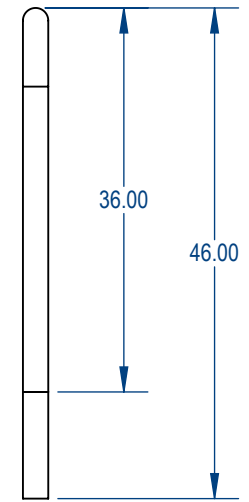

SIDE VIEW

TERRA BOUND
SOLUTIONS™

PROPRIETARY AND CONFIDENTIAL

THE INFORMATION CONTAINED IN THIS DRAWING IS THE SOLE PROPERTY OF Advantage Panels & Fence, Inc. PO Box 1790 Whitney, TX. ANY REPRODUCTION IN PART OR AS A WHOLE WITHOUT THE WRITTEN PERMISSION OF Advantage Panels & Fence, Inc. PO Box 1790 Whitney, TX. IS PROHIBITED.

	NAME	DATE
DRAWN	GM	6/3/2016
SALES APPR.		
CLIENT APPR.		
MFG APPR.		
Q.A.		

TITLE:		
Wave Style Bike Rack		
117in InGround Version		
SIZE	DWG. NO.	REV
A	WSBRIG-004	
WEIGHT:		SHEET 1 OF 1