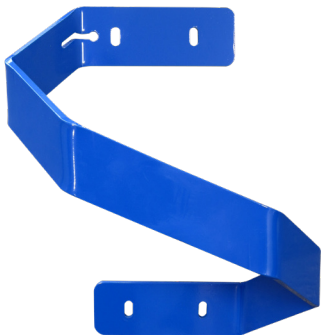

## Ideal for Limited Space

One wall, one bike, no room? No problem! The Switchback™ Rack allows for horizontal bike parking along a wall when your space is limited. Ride up, lock your bike, and use the optional cable to secure both wheels if you like. An ideal rack for urban settings where space is at a premium.