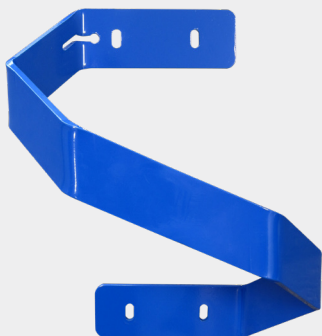

SWITCHBACK™

- U-lock compatible
- Optional locking cable available for added security
- Wall mounted

FINISH OPTIONS

Galvanized

Powder Coat

White	Black	Light Gray RAL 7042	Deep Red RAL 3003	Yellow RAL 1023
CNH Bright Yellow	Orange RAL 2004	Blue RAL 5005	Sky Blue RAL 5015	Hunter Green RAL 6005
Light Green RAL 6018	Green RAL 6016	Sepia Brown RAL 8014	Bronze	Silver 9007
Dark Purple	Flat Black	Wine Red RAL 3005	Beige RAL 1001	Iron Gray 7011

TERRA BOUND
SOLUTIONS™

20020 Hickory Twig Way | Spring, TX 77388 | Toll Free: 1-877-857-2915