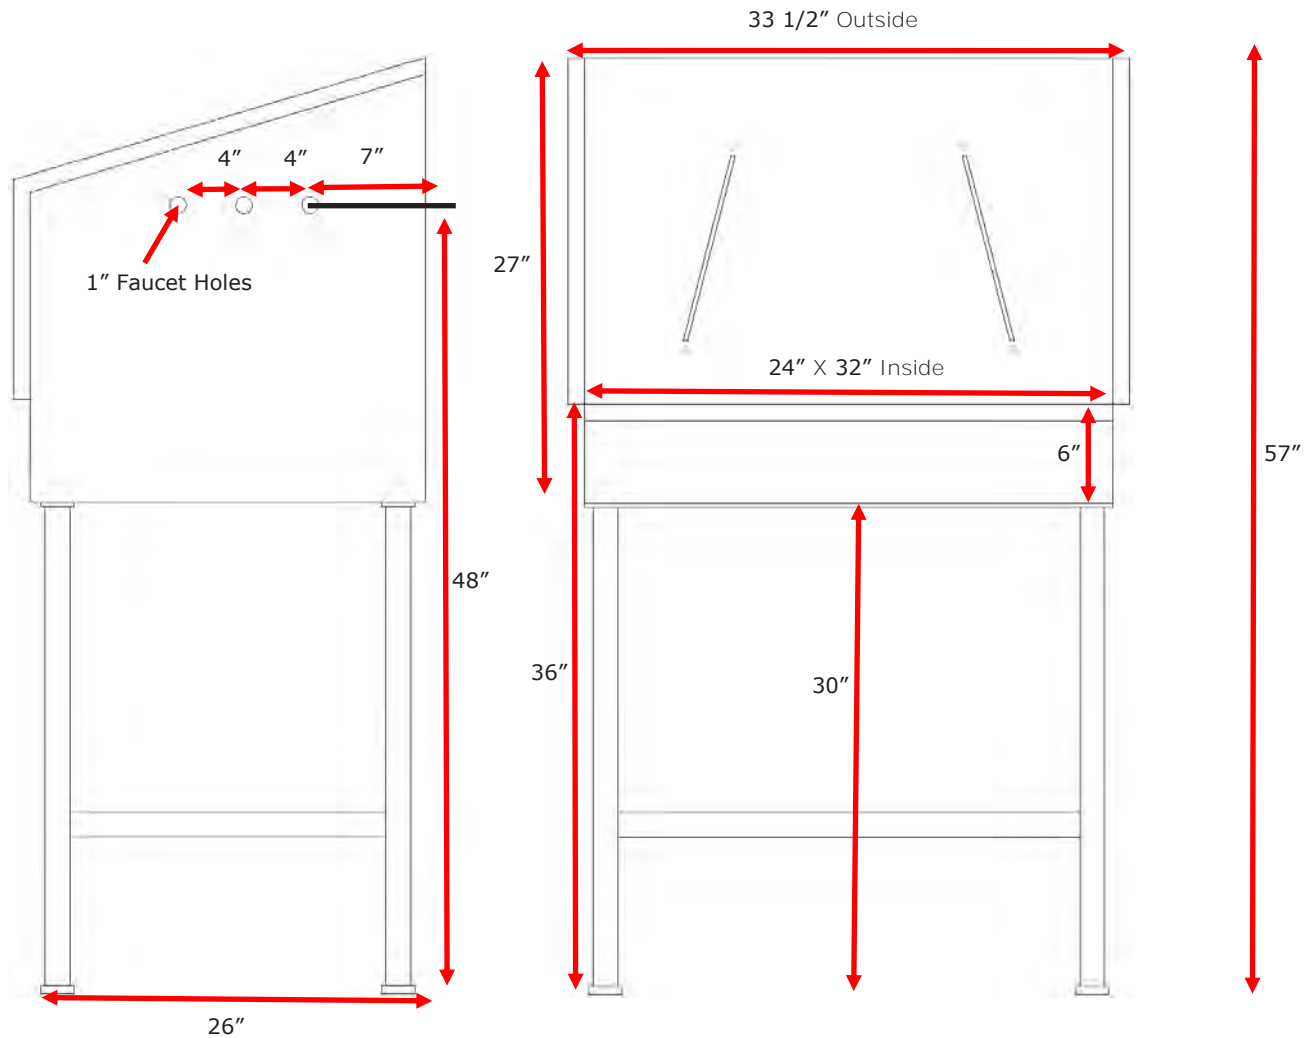

# Mini Bath Tub

In the market for a Mini? Mini Bath tub that is. Mini Bath Tub is top of the line in Mini style tubs. It's the perfect size for small to medium sized animals. The tub height promotes healthy posture to prevent back strains. Delivered fully assembled and ready to use.

## Included with Tub:

(4) Leg levelers

Stainless steel hole plug

# Mini Bath Tub

Available as left, right or center drain. 3.5" drain hole, located 7" on center from the left or right.

Faucet holes are pre-punched as a 1" hole, 3 holes 4" on center as pictured.