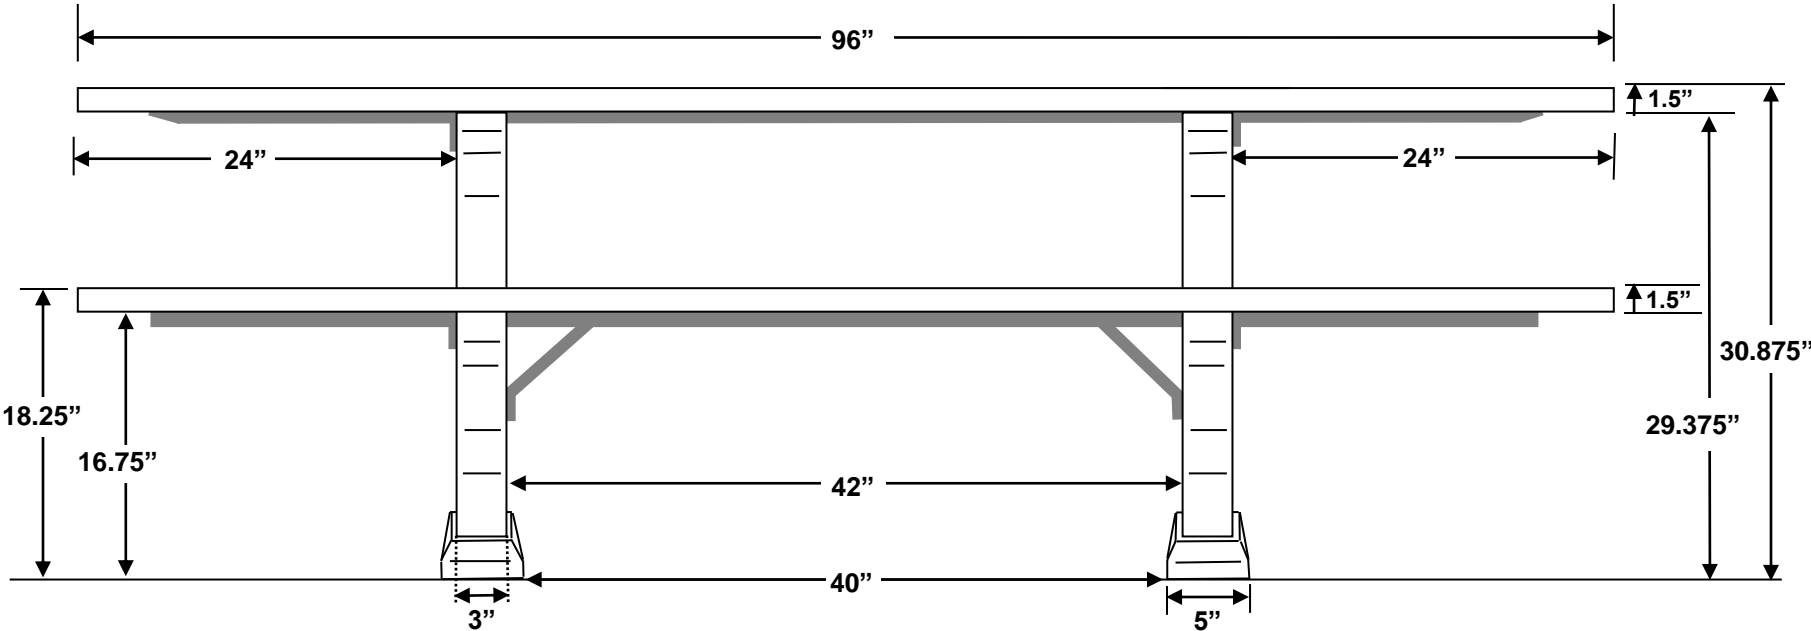

#388 – 8’ Symmetrical Step Over (8’ top/8’ seats)

**NOTE:** All measurements are approximate. Size will vary from production run to production run due to variations in raw material. Sizes are also slightly different between colored items and black.