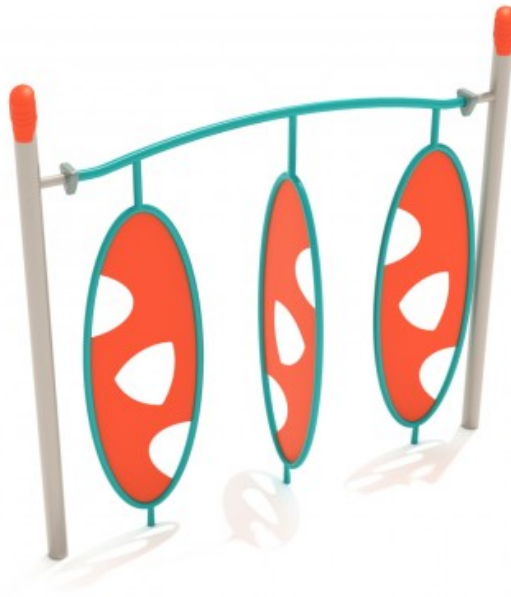

Single Post Triple Wing Climber

Meets National Standards for: ✓ ASTM F1487-17 ✓ CPSC Guidelines #325

Product Description

Build an eccentric playground with the Single Post Triple Wing Climber! Children can start the fun by putting their hands or feet through the holes to climb up the wings. The staggered holes will stimulate motor planning and will build leg and arm strength as they ascend. The holes also give kids fun new vantage points of the playground. A versatile structure, children do not have to climb to enjoy these panels. Three wing panels encourage cooperative ground play. They are angled, so kids can create a mini-maze or play hide-and-seek. The slender, flat configuration means that it will not take up a large amount of play space either. These uniquely designed panels are certain to spark creativity in young minds. Kids can pretend they are noble warriors with large shields or that they are traversing across giant leaves on the forest floor. Make this structure more unique by choosing from our wide scope of color options!

Product Specifications

Age Range: 5-12 years

Child Capacity: 4-6

Fall Height: 96"

Post Diameter: 4.5-inch

Product Type: Get Physical

Safety Zone: 14' 9" x 21' 0"