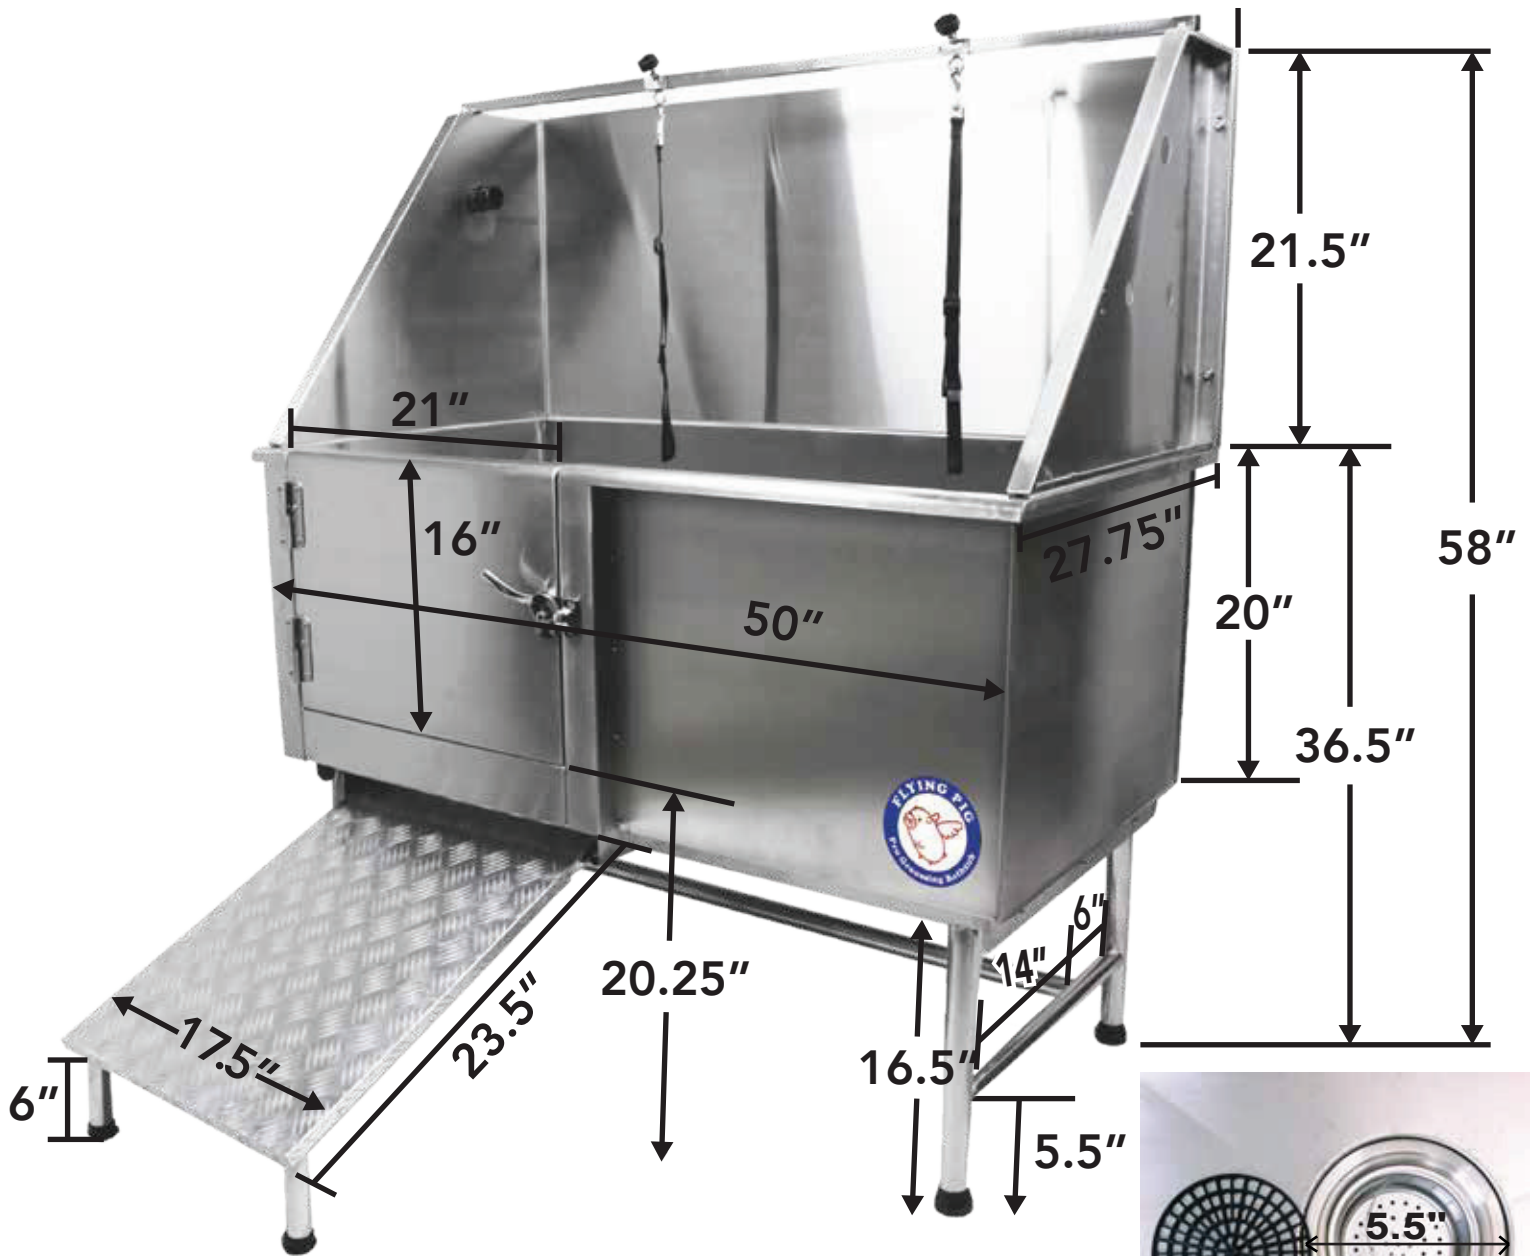

50" Stainless Steel Grooming Bath Tub

Faucet Ports:

Faucet port diameter: 1"

From faucet port to floor: 44.25"

From front of basin: 14"

From back of basin: 6"

Distance between the faucet ports: 6"

Plumbing Spec:

The drain is slightly off centered from the front to back

From the front of the tub to the center of the drain is 12.5"

From the back of the tub to the center of the drain is 12.25"

From the right side of the tub to the center of the drain is 14.25"

From the left side of the tub to the center of the drain is 33.75"

Note: For the Right Door / Left Drain, the measurement is reversed