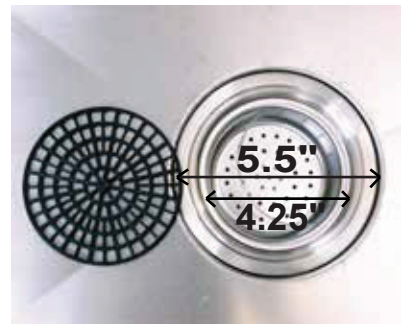

50" Stainless Steel Grooming Bath Tub

Faucet Ports:

Faucet port diameter: 1"

From faucet port to floor: 44.25"

From front of basin: 14"

From back of basin: 6"

Distance between the faucet ports: 6"

Plumbing Spec:

The drain is slightly off centered from the front to back

From the front of the tub to the center of the drain is 12.5"

From the back of the tub to the center of the drain is 12.25"

From the right side of the tub to the center of the drain is 14.25"

From the left side of the tub to the center of the drain is 33.75"

Note: For the Right Door / Left Drain, the measurement is reversed