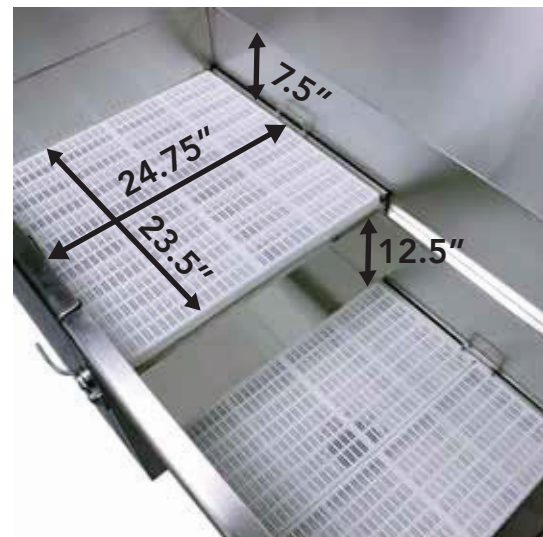

50" Stainless Steel Grooming Bath Tub

Faucet Ports:

Faucet port diameter: 1"

From faucet port to floor: 44.25"

From front of basin: 14"

From back of basin: 6"

Distance between the faucet ports: 6"

Plumbing Spec:

The drain is slightly off centered from the front to back

From the front of the tub to the center of the drain is 12.5"

From the back of the tub to the center of the drain is 12.25"

From the right side of the tub to the center of the drain is 14.25"

From the left side of the tub to the center of the drain is 33.75"

Note: For the Right Door / Left Drain, the measurement is reversed